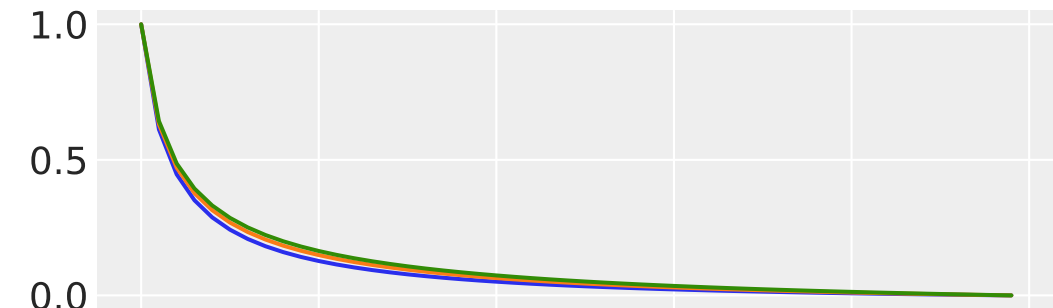

# Effect of Changing Weibull Adstock Parameters

Mode: PDF

Mode: CDF

0 10 20 30 40 50

0 10 20 30 40 50