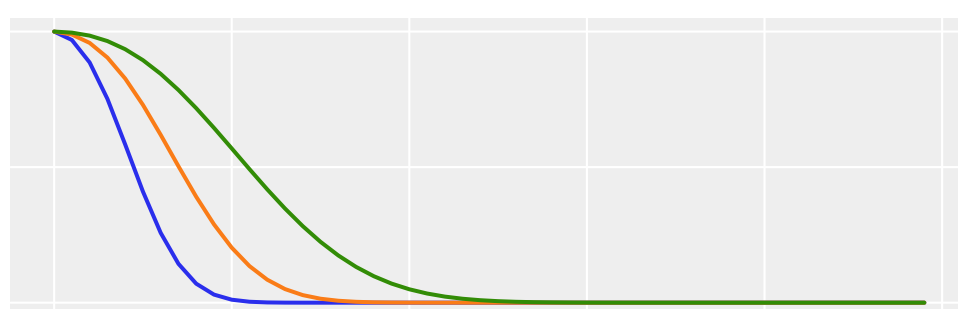

# Effect of Changing Weibull Adstock Parameters

Mode: PDF

Mode: CDF

0 10 20 30 40 50

0 10 20 30 40 50