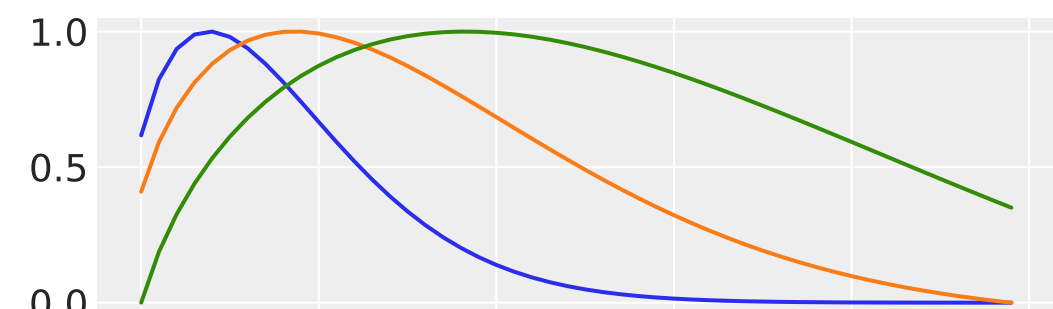

# Effect of Changing Weibull Adstock Parameters

Mode: PDF

Mode: CDF

0 10 20 30 40 50

0 10 20 30 40 50