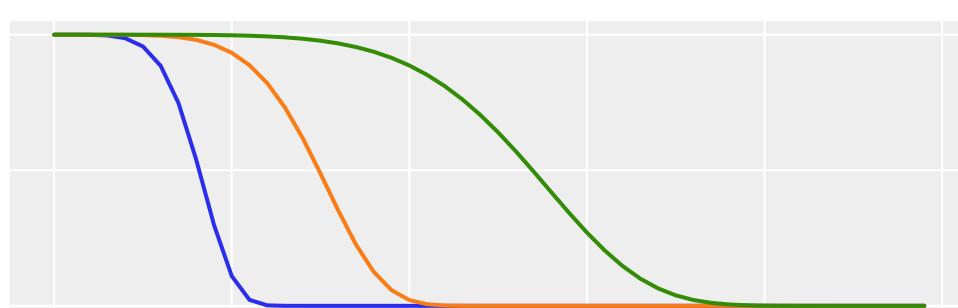

# Effect of Changing Weibull Adstock Parameters

Mode: PDF

Mode: CDF

0 10 20 30 40 50

0 10 20 30 40 50