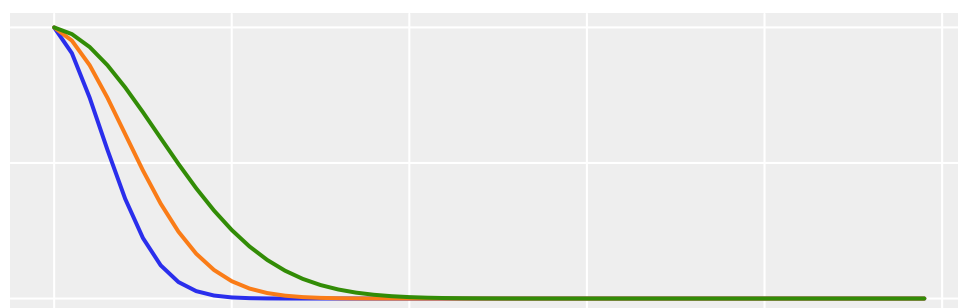

# Effect of Changing Weibull Adstock Parameters

Mode: PDF

Mode: CDF

0 10 20 30 40 50

0 10 20 30 40 50