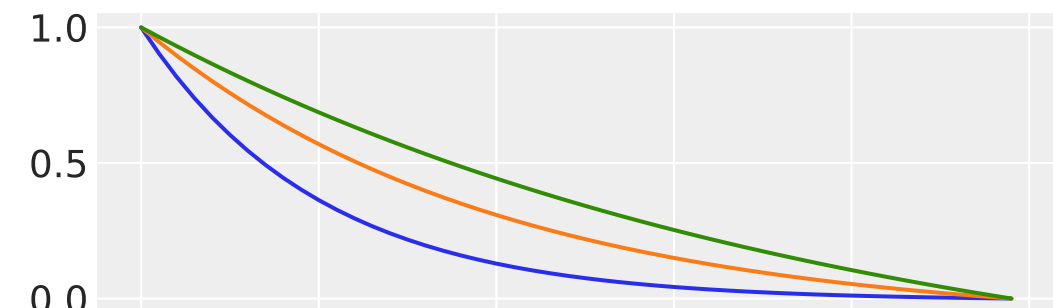

# Effect of Changing Weibull Adstock Parameters

Mode: PDF

Mode: CDF

0 10 20 30 40 50

0 10 20 30 40 50